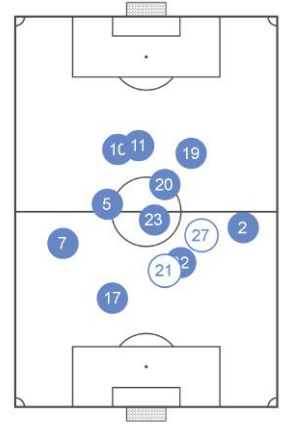

Manchester United
3-4-2-1

Tottenham Hotspur
3-4-2-1

2 - 1
62 Minutes played (100 Totals)

SCORER	ASSIST
13' C. Eriksen	M. Dembélé
33' D. Alli	
54' J. Ward-Prowse	R. Bertrand

Southampton
4-2-3-1

STARTING LINE UP

 **Manchester City**
 4-1-4-1

1 - 1

68 Minutes played (97 Totals)

SCORER

ASSIST

52'  J. Milner
 71'  S. Agüero

K. De Bruyne

Liverpool 
 4-3-3