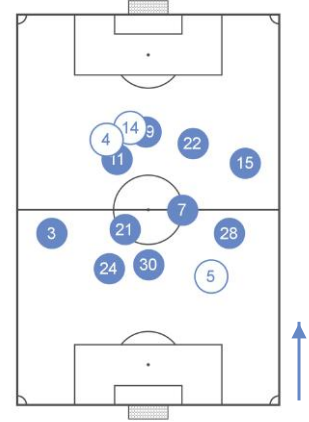

Hull City
5-4-1

STARTING LINE UP

 **Stoke City**
4-4-2

1 - 2

62 Minutes played (100 Totals)

Chelsea 
3-4-3

	SCORER	ASSIST
13'	 Willian	
90'	 G. Cahill	
37'	 J. Walters	

 **Sunderland**
4-2-3-1