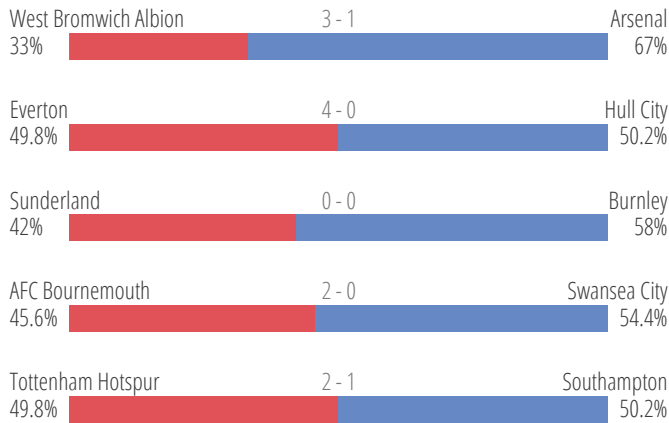

 **Manchester City**
 4-1-4-1

1 - 1

68 Minutes played (97 Totals)

SCORER

ASSIST

52'  J. Milner
 71'  S. Agüero

K. De Bruyne

Liverpool 
 4-3-3

BALL POSSESSION

	Ball possession minutes	% Ball possession	Ball possession number	Ball possession average duration	Ball possession under 5 sec.	Ball possession from 5 to 15 sec.	Ball possession from 15 to 45 sec.	Ball possession over 45 sec.
Arsenal	46	67	182	15	79	42	49	12
Middlesbrough	41	60.1	171	14.3	59	55	46	11
Manchester City	41	60.1	180	13.4	66	58	49	7
Swansea City	37	54.4	174	12.6	73	59	32	10
West Ham United	35	59	192	10.7	76	76	36	4
Chelsea	33	53.6	186	10.5	77	71	33	5
Hull City	32	50.2	193	9.9	81	76	31	5
Everton	32	49.8	202	9.4	83	87	28	4
Burnley	31	58	217	8.5	105	80	28	4
AFC Bournemouth	31	45.6	172	10.7	77	54	36	5
Southampton	31	50.2	203	9	91	78	31	3
Tottenham Hotspur	31	49.8	214	8.5	117	61	34	2
Stoke City	29	46.4	185	9.1	88	76	14	7
Manchester United	28	39.9	168	9.7	81	52	32	3
Liverpool	27	39.9	185	8.6	85	70	27	3
Watford	27	52	208	7.6	114	66	26	2
Crystal Palace	25	48	203	7.2	118	61	23	1
Leicester City	24	41	198	7.2	107	66	24	1
West Bromwich Albion	23	33	180	7.5	91	72	15	2
Sunderland	23	42	206	6.5	117	68	20	1
AVERAGE MATCH DAY	31.4	50	191	9.8	89.3	66.4	30.7	4.6