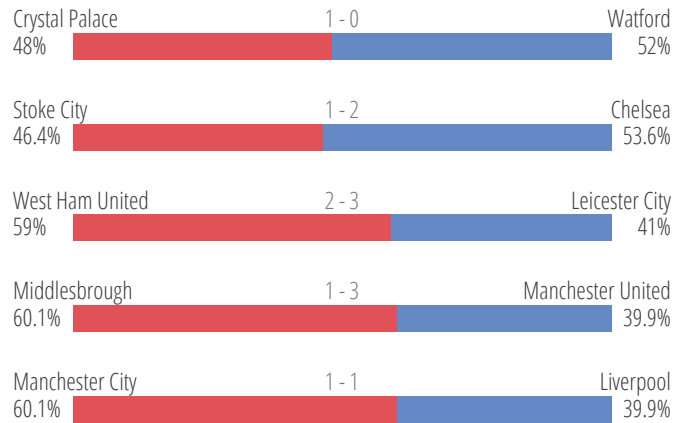

 **Manchester City**
 4-1-4-1

1 - 1

68 Minutes played (97 Totals)

SCORER

ASSIST

52'  J. Milner
 71'  S. Agüero

K. De Bruyne

Liverpool 
 4-3-3

BALL POSSESSION

	Ball possession minutes	% Ball possession	Ball possession number	Ball possession average duration	Ball possession under 5 sec.	Ball possession from 5 to 15 sec.	Ball possession from 15 to 45 sec.	Ball possession over 45 sec.
Arsenal	46	67	182	15	79	42	49	12
Middlesbrough	41	60.1	171	14.3	59	55	46	11
Manchester City	41	60.1	180	13.4	66	58	49	7
Swansea City	37	54.4	174	12.6	73	59	32	10
West Ham United	35	59	192	10.7	76	76	36	4
Chelsea	33	53.6	186	10.5	77	71	33	5
Hull City	32	50.2	193	9.9	81	76	31	5
Everton	32	49.8	202	9.4	83	87	28	4
Burnley	31	58	217	8.5	105	80	28	4
AFC Bournemouth	31	45.6	172	10.7	77	54	36	5
Southampton	31	50.2	203	9	91	78	31	3
Tottenham Hotspur	31	49.8	214	8.5	117	61	34	2
Stoke City	29	46.4	185	9.1	88	76	14	7
Manchester United	28	39.9	168	9.7	81	52	32	3
Liverpool	27	39.9	185	8.6	85	70	27	3
Watford	27	52	208	7.6	114	66	26	2
Crystal Palace	25	48	203	7.2	118	61	23	1
Leicester City	24	41	198	7.2	107	66	24	1
West Bromwich Albion	23	33	180	7.5	91	72	15	2
Sunderland	23	42	206	6.5	117	68	20	1
AVERAGE MATCH DAY	31.4	50	191	9.8	89.3	66.4	30.7	4.6