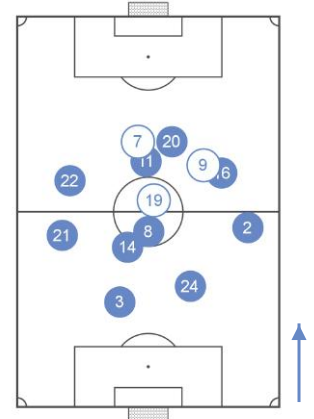

Manchester United
3-4-2-1

Tottenham Hotspur
3-4-2-1

2 - 1
62 Minutes played (100 Totals)

SCORER	ASSIST
13' C. Eriksen	M. Dembélé
33' D. Alli	
54' J. Ward-Prowse	R. Bertrand

Southampton
4-2-3-1

STARTING LINE UP