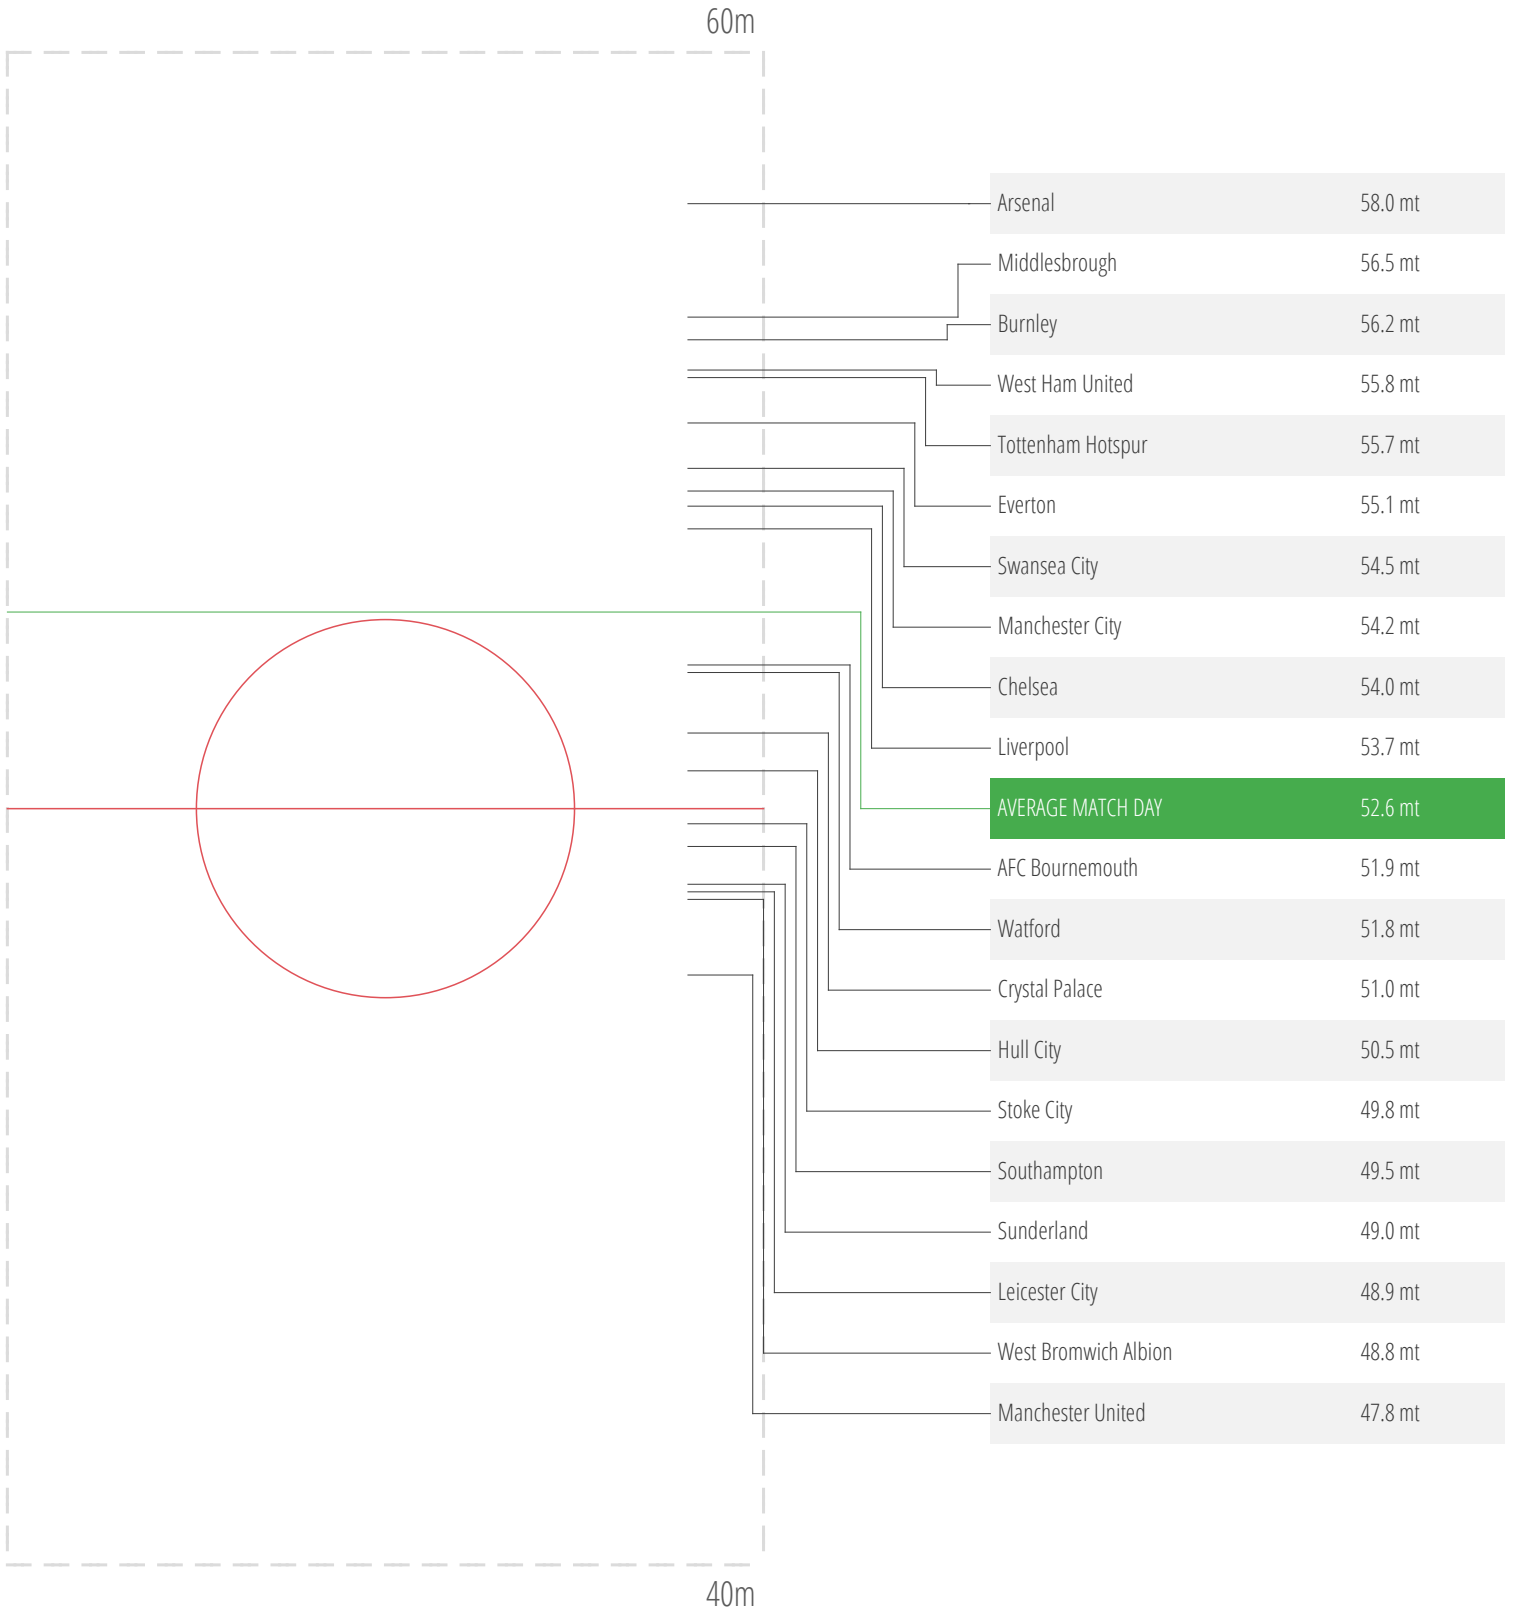

AVERAGE POSITION TEAM

— CENTRAL PITCH
— AVERAGE POSITION

GOALKEEPER CONSTRUCTION

	Actions started by goalkeeper	Long-range passes / %	Short passes to the right / %	Short passes at the center / %	Short passes to the left / %
Sunderland	49	41 / 83.7%	2 / 4.1%	1 / 2%	3 / 6.1%
Tottenham Hotspur	39	16 / 41%	7 / 17.9%	2 / 5.1%	6 / 15.4%
Watford	35	27 / 77.1%	1 / 2.9%	4 / 11.4%	2 / 5.7%
AFC Bournemouth	34	22 / 64.7%	4 / 11.8%	4 / 11.8%	3 / 8.8%
Burnley	34	32 / 94.1%	2 / 5.9%	0 / 0%	0 / 0%
Manchester United	34	26 / 76.5%	2 / 5.9%	1 / 2.9%	1 / 2.9%
Stoke City	34	21 / 61.8%	4 / 11.8%	1 / 2.9%	6 / 17.6%
Hull City	33	10 / 30.3%	9 / 27.3%	8 / 24.2%	5 / 15.2%
Liverpool	32	13 / 40.6%	9 / 28.1%	4 / 12.5%	6 / 18.8%
Manchester City	32	2 / 6.3%	13 / 40.6%	7 / 21.9%	9 / 28.1%
West Ham United	29	17 / 58.6%	3 / 10.3%	4 / 13.8%	3 / 10.3%
Leicester City	27	25 / 92.6%	2 / 7.4%	0 / 0%	0 / 0%
Swansea City	27	12 / 44.4%	3 / 11.1%	6 / 22.2%	5 / 18.5%
Crystal Palace	26	17 / 65.4%	0 / 0%	4 / 15.4%	4 / 15.4%
Everton	26	18 / 69.2%	3 / 11.5%	4 / 15.4%	1 / 3.8%
Chelsea	24	1 / 4.2%	11 / 45.8%	6 / 25%	6 / 25%
West Bromwich Albion	23	21 / 91.3%	1 / 4.3%	1 / 4.3%	0 / 0%
Arsenal	22	4 / 18.2%	8 / 36.4%	4 / 18.2%	4 / 18.2%
Middlesbrough	18	4 / 22.2%	6 / 33.3%	1 / 5.6%	6 / 33.3%
Southampton	18	9 / 50%	1 / 5.6%	2 / 11.1%	5 / 27.8%
AVERAGE MATCH DAY	31	18% / 59.2%	4.6% / 16.3%	3.3% / 11.5%	3.8% / 13.5%