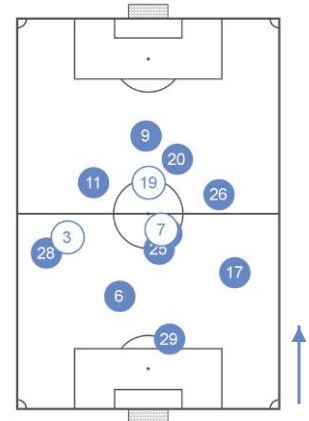

0 - 0

54 Minutes played (96 Totals)

Burnley 
4-4-2

 **West Ham United**
4-2-3-1

2 - 3

59 Minutes played (101 Totals)

Leicester City 
4-4-2

	SCORER	ASSIST
4'	 R. Mahrez	
7'	 R. Huth	M. Albrighton
38'	 J. Vardy	W. Ndidi
20'	 M. Lanzini	
66'	 A. Ayew	A. Carroll