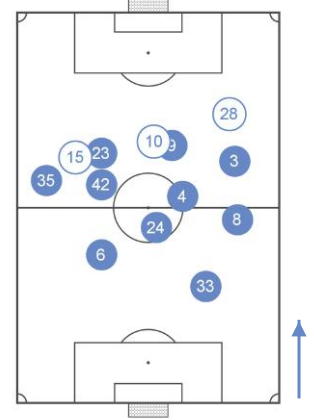

STARTING LINE UP

AFC Bournemouth
4-2-3-1

2 - 0
68 Minutes played (96 Totals)

SCORER	ASSIST
72' B. Afobe	J. King

Swansea City
4-1-4-1

Middlesbrough
4-2-3-1

1 - 3
69 Minutes played (96 Totals)

SCORER	ASSIST
29' M. Fellaini	A. Young
63' J. Lingard	
93' A. Valencia	
78' R. Gestede	M. de Roon

Manchester United
3-4-2-1

Tottenham Hotspur
3-4-2-1

2 - 1
62 Minutes played (100 Totals)

SCORER	ASSIST
13' C. Eriksen	M. Dembélé
33' D. Alli	
54' J. Ward-Prowse	R. Bertrand

Southampton
4-2-3-1

STARTING LINE UP